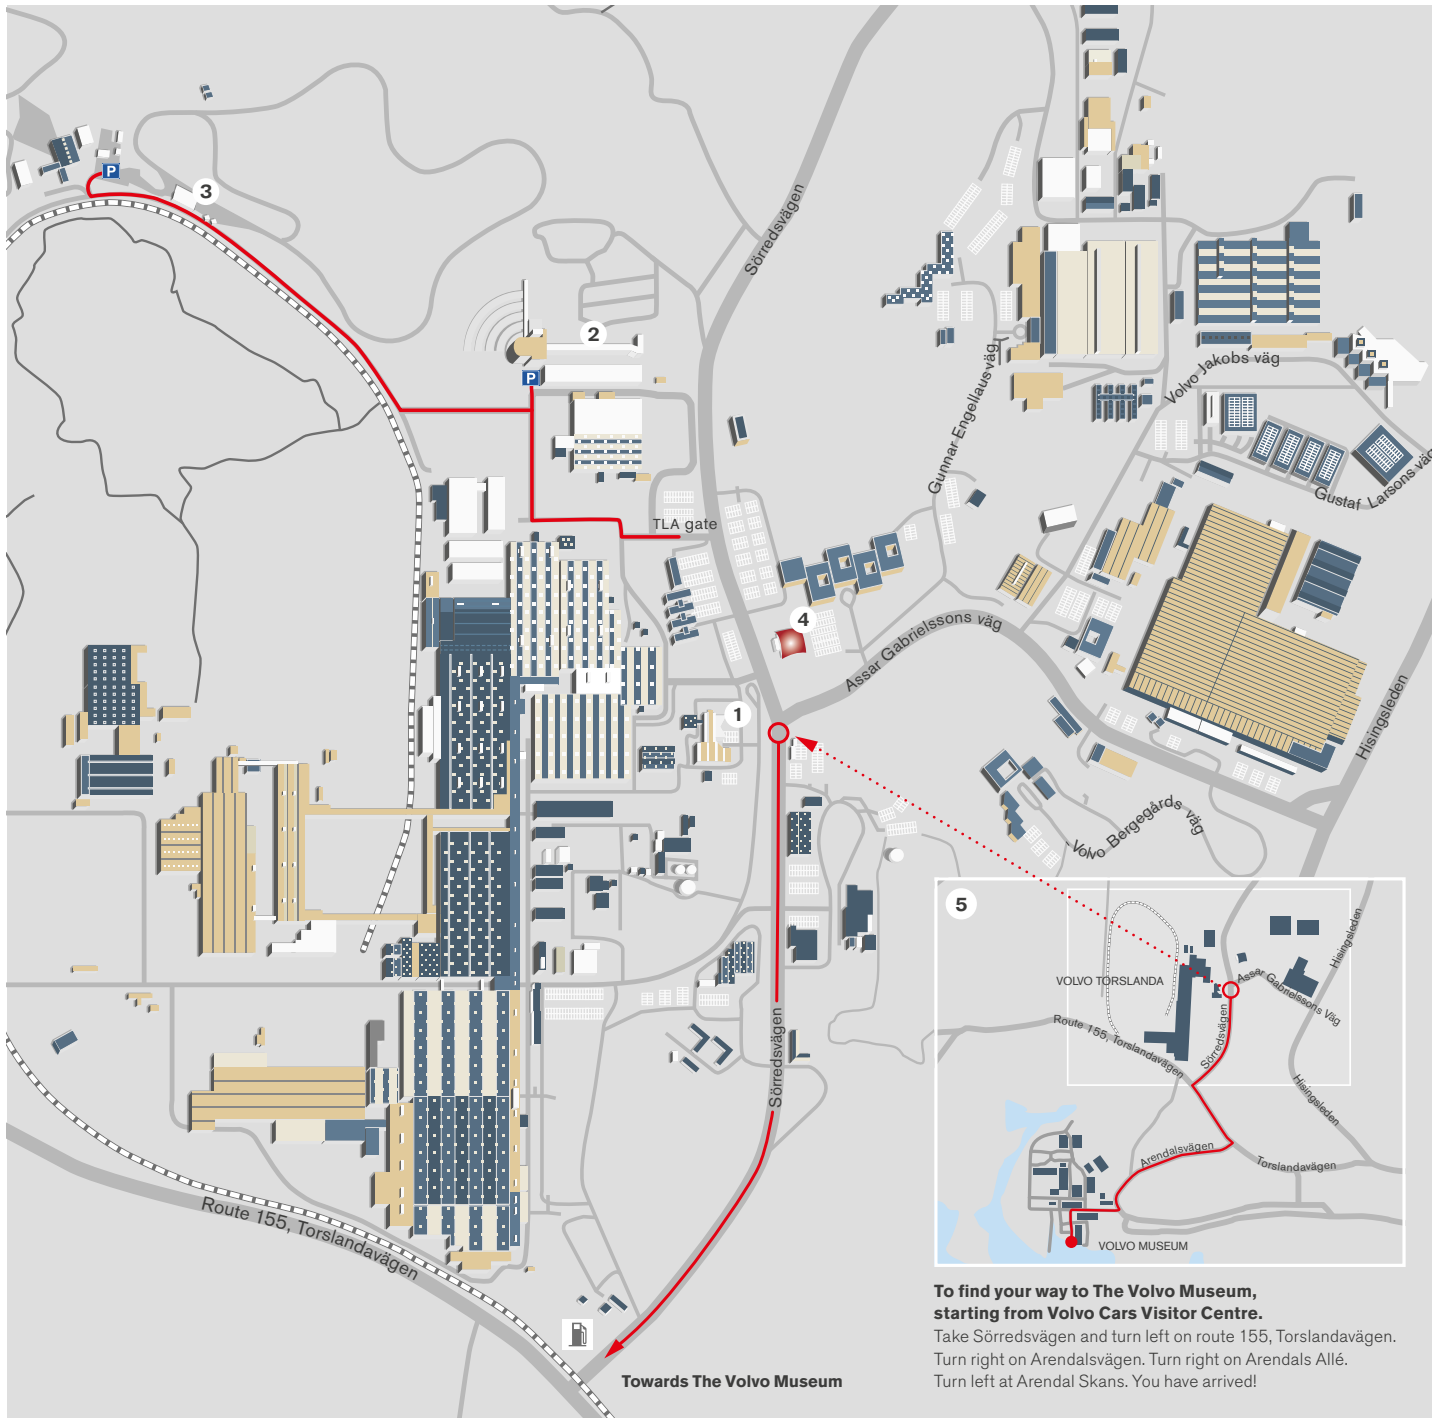

VOLVO CARS VISITOR CENTRE BUILDINGS & IN BETWEEN

Volvo Cars in Torslanda Overview

Volvo Cars Visitor Centre

Volvo Cars Brand Experience Centre

Volvo Cars Demo Centre

The Volvo Hall

The Volvo Museum

To find your way to The Volvo Museum, starting from Volvo Cars Visitor Centre.

Take Sörredsvägen and turn left on route 155, Torslandavägen. Turn right on Arendalsvägen. Turn right on Arendals Allé. Turn left at Arendal Skans. You have arrived!

CONTACT DETAILS:
Telephone: +46 (31) 325 10 93.
Email: visitor@volvocars.com.
Internet: volvocars.com/visitor.