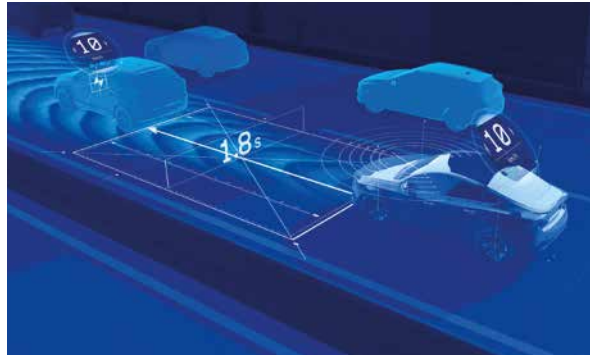

Driver Assist System