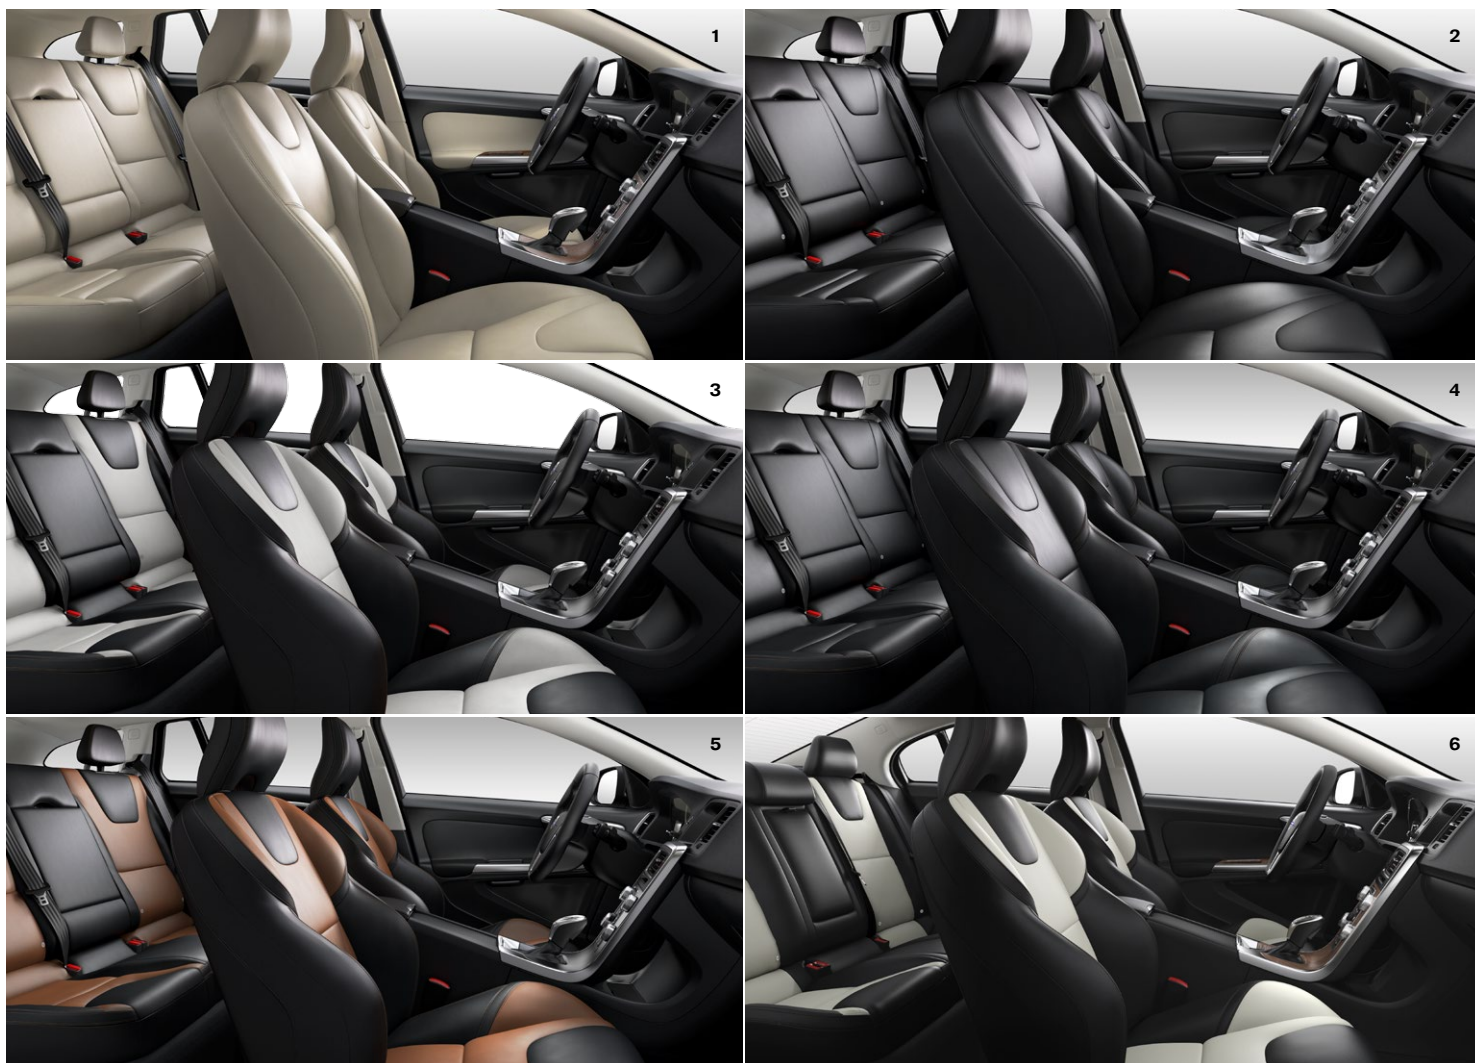

Neso, 18"x7.5,
Diamond Cut/Tech Matte Black
(Standard)

Bor 19"x8,
Diamond Cut/Tech Matte Black
(Optional)

V60 UPHOLSTERIES **Comfort Leather (Standard on Premier)** **1.** Softbeige in Anthracite black interior with Softbeige headliner, K70P **2.** Offblack in Anthracite black interior with Quartz headliner, K701 **Sport Leather (Optional on Premier, Standard on Platinum)** **3.** Offblack/Blonde with Cross Country stitching in Anthracite black interior with Quartz headliner, K30G **4.** Offblack with Cross Country stitching in Anthracite black interior with Quartz headliner, K30L **5.** Offblack/Beechwood with Cross Country stitching in Anthracite black interior with Quartz headliner, K30N **S60 UPHOLSTERY** **6.** Offblack/Blonde in Anthracite black interior with Quartz headliner, 330G

MODEL YEAR 2017 | VOLVOCARS.US

Specifications, features, and equipment shown in this catalog are based upon the latest information available at the time of publication. Volvo Car USA, LLC reserves the right to make changes at any time, without notice, to colors, specifications, accessories, materials, and models. For additional information, please contact your authorized Volvo Cars retailer. © 2016 Volvo Car USA, LLC. Printed in USA. **MY17**